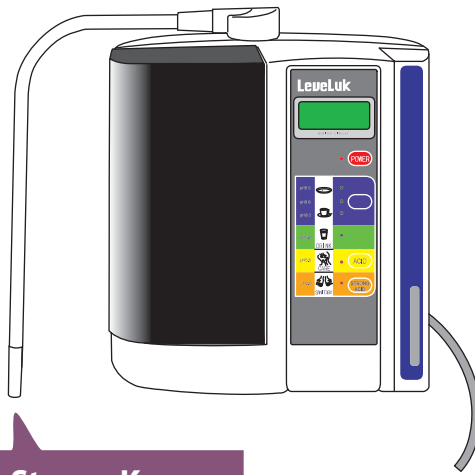

## Kangen Water

press **KANGEN** button

Kangen Water

Acidic Water

to make

## Acidic Water

press **ACID** button

Acidic Water

Kangen Water

to make

## Strong Kangen Strong Acidic

press **STRONG ACID** button

Strong Kangen

Strong Acidic

to make