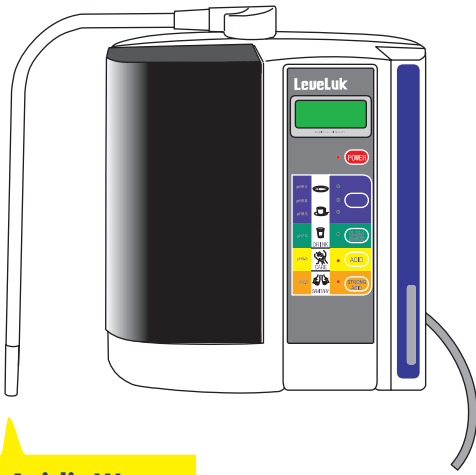

## Kangen Water

press **KANGEN** button

Kangen Water

Acidic Water

to make

## Acidic Water

press **ACID** button

Acidic Water

Kangen Water

to make