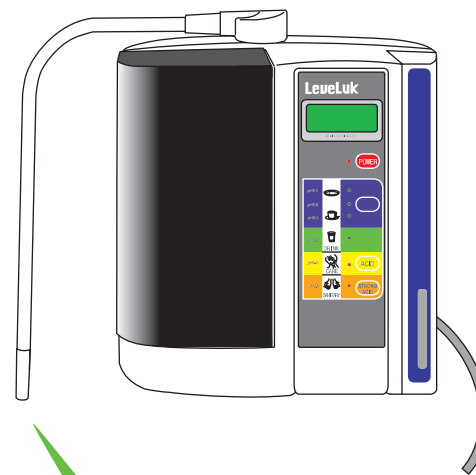

Clean Water

press **CLEAN WATER** button

Clean Water

pH9.5		●	KANGEN
pH9.0		●	
pH8.5		●	
pH7.0		●	CLEAN WATER
DRINK			
pH5.5		●	ACID
CARE			
pH2.5		●	STRONG ACID
SANITARY			

pH9.5		●	KANGEN
pH9.0		●	
pH8.5		●	
pH7.0		●	CLEAN WATER
DRINK			
pH5.5		●	ACID
CARE			
pH2.5		●	STRONG ACID
SANITARY			

pH9.5		●	KANGEN
pH9.0		●	
pH8.5		●	
pH7.0		●	CLEAN WATER
DRINK			
pH5.5		●	ACID
CARE			
pH2.5		●	STRONG ACID
SANITARY			

pH9.5		●	KANGEN
pH9.0		●	
pH8.5		●	
pH7.0		●	CLEAN WATER
DRINK			
pH5.5		●	ACID
CARE			
pH2.5		●	STRONG ACID
SANITARY