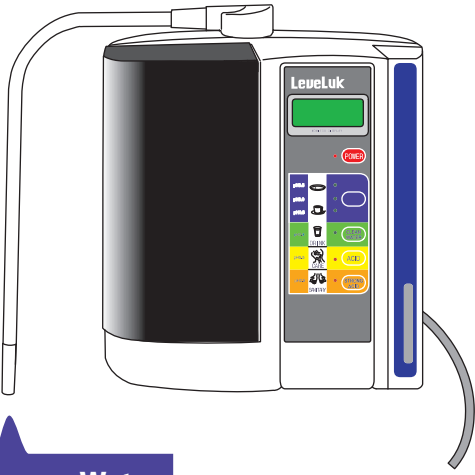

## Kangen Water

press **KANGEN** button

Kangen Water

Acidic Water

to make

## Acidic Water

press **ACID** button

Acidic Water

Kangen Water

to make